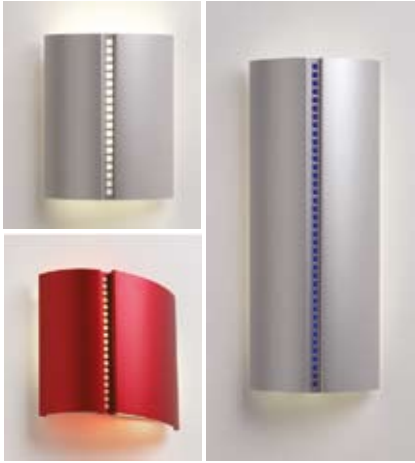

**METRO** design Kersti Sandin & Lars Bülow 1991

**bsweden**  
belysningsbolaget

**METRO** design Kersti Sandin & Lars Bülow 1991

Wall light in two sizes in white, silver or red anodised aluminium. Symmetrical or asymmetrical placed detail on the front, which can be white or blue. Fixed connection. Fluorescent light, bulb included.

	Article number	Total height mm	Max ø mm	Shade height mm	Bulb	Alternative bulb	Flex mm
Wall light symmetrical	160-118	300	240	300	18W FSD-E	-	-
Wall light asymmetrical	161-218	300	320	300	2*18W FSD-E	-	-
Wall light asymmetrical	162-218	300	320	300	2*18W FSD-E	-	-
Wall light symmetrical	163-214	600	240	600	2*14W FDH	-	-