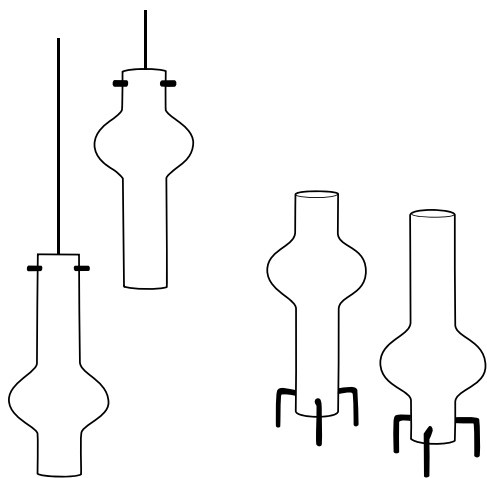

BUBBLE design Petra Karsenborg 1996

bsweden
belysningsbolaget

BUBBLE design Petra Karsenborg 1996

Pendant

Table lamp

Pendant and table lamp in white opal glass. Two options, with the bubble upwards and with the bubble downwards. Table lamp with foot in black steel. White flex for all models, table lamps with switch.

	Article number	Total height mm	Max ø mm	Shade height mm	Bulb	Alternative bulb	Flex mm
Pendant	BUBP	400	180	400	60W E27	F	4000
Table lamp	BUBT	450	180	400	60W E27	F	2000

Pendant

Table lamp